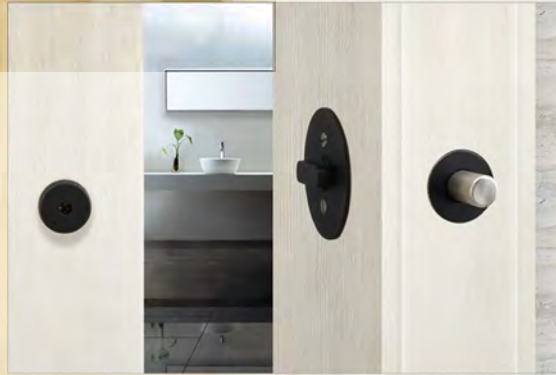

Barn Door Privacy Lock

BD4000
Concealed Jamb Mount

BD1000
Surface Jamb Mount

- Surface mounted on jamb for quick installation
- Suitable for any type of wall or jamb surface
- Easy to use one-touch thumb-lever

CF-BD4000
Flush Trim

- Concealed fixing; no visible screws or fasteners
- Trim sits flush against jamb
- Hinged thumbturn opens for ease of use

MS-BD4000
Concealed Jamb Mount for Metal Studs

- Engineered for walls with metal studs
- Sturdy reinforcement bracket for top strength
- Unique design allows flexible lock placement in the wall

PATENTED

BD1000

Surface Jamb Mount

BARN DOOR PRIVACY LOCK

Features

- Installs on any type of wall or jamb casing
- Easy, quick installation—field reversible
- No need to drill drywall or studs; protects decorative molding
- Perfect for renovation or remodeling
- Two thumb levers available, including ADA option

BD1022
Standard 13/16" Thumb-lever

BD1023
ADA 1-9/16" Thumb-lever 

Pull Options

ADA Surface Pull Options

Flush Cups Options

BD4000

Concealed Jamb Mount

BARN DOOR PRIVACY LOCK