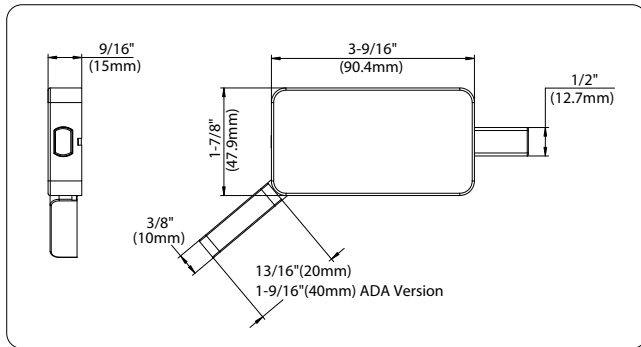

BD1000

Surface Jamb Mount

BARN DOOR PRIVACY LOCK

Features

- Installs on any type of wall or jamb casing
- Easy, quick installation—field reversible
- No need to drill drywall or studs; protects decorative molding
- Perfect for renovation or remodeling
- Two thumb levers available, including ADA option

BD1022
Standard 13/16" Thumb-lever

BD1023
ADA 1-9/16" Thumb-lever

Pull Options

ADA Surface Pull Options

Flush Cups Options