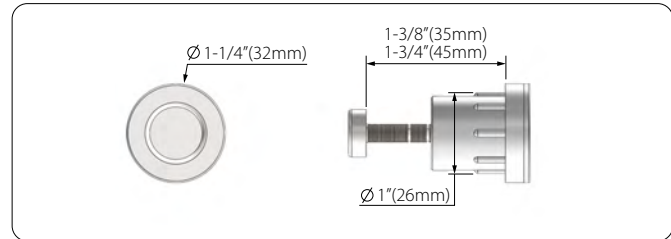

CF-BD4000
Flush Trim

- Concealed fixing; no visible screws or fasteners
- Trim sits flush against jamb
- Hinged thumbturn opens for ease of use

MS-BD4000
Concealed Jamb Mount for Metal Studs

- Engineered for walls with metal studs
- Sturdy reinforcement bracket for top strength
- Unique design allows flexible lock placement in the wall

Lockset Item Code	Backset
EC17XXMS-BD4214	2-1/4"
EC17XXMS-BD4312	3-1/2"

XX – select TT14, TT15 , TT16 or TT17 

Application

- MS-BD4000 is used in wall where metal studs are oriented to form a hollow box (see Figure A)
- For all other orientation of metal studs Use Standard BD4000 Privacy Lock (see Figure B)

Figure A
Use MS-BD4000
with Bracket

Figure B
Use Standard
BD4000 Privacy Lock

BD4000 Lockbolt

- BD4000 Lockbolt is mortised into the jamb stud
- Drive-in Bolt Casing diameter : 1" (25mm)
- Lock Bolt: 1/2" (13mm) diameter Stainless Steel
- Strike mounted in Barn Door for standard door thickness:
1-3/8" (35mm) to 1-3/4" (45mm)

Adjustable Dust Proof Strike

How to order

Item Code: EC1216 - BD4214

Trim code

Lockbolt code

Trim Code: EC1216/EC1217/EC1314/EC1315/EC1515/EC1517/FH22CF/FH23CF
Lock Code: BD4214 (2-1/4" Backset)/BD4312 (3-1/2" Backset)