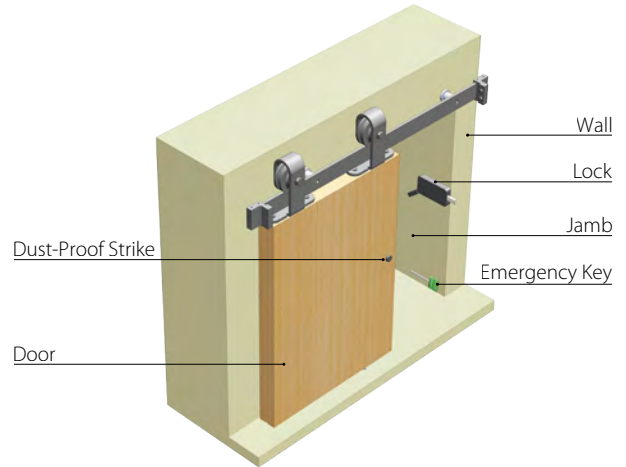

Barn Door Privacy Lock

BD4000
Concealed Jamb Mount

BD1000
Surface Jamb Mount

- Surface mounted on jamb for quick installation
- Suitable for any type of wall or jamb surface
- Easy to use one-touch thumb-lever

CF-BD4000
Flush Trim

- Concealed fixing; no visible screws or fasteners
- Trim sits flush against jamb
- Hinged thumbturn opens for ease of use

MS-BD4000
Concealed Jamb Mount for Metal Studs

- Engineered for walls with metal studs
- Sturdy reinforcement bracket for top strength
- Unique design allows flexible lock placement in the wall

PATENTED

BD1000

Surface Jamb Mount

BARN DOOR PRIVACY LOCK

Features

- Installs on any type of wall or jamb casing
- Easy, quick installation—field reversible
- No need to drill drywall or studs; protects decorative molding
- Perfect for renovation or remodeling
- Two thumb levers available, including ADA option

BD1022
Standard 13/16" Thumb-lever

BD1023
ADA 1-9/16" Thumb-lever 

Pull Options

ADA Surface Pull Options

Flush Cups Options

BD4000

Concealed Jamb Mount

BARN DOOR PRIVACY LOCK