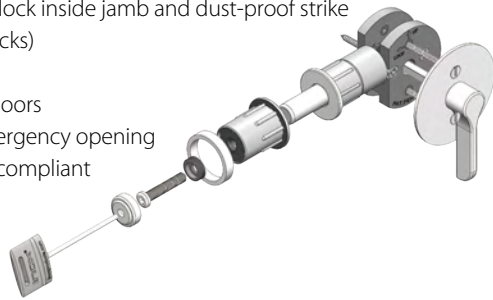

Features

- Groundbreaking engineering places lock inside jamb and dust-proof strike inside door (reverse of typical door locks)
- No need to build out extra frames
- Can retrofit into existing jambs and doors
- Discrete release key provided for emergency opening
- Eight trim selections, including ADA compliant thumbturns
- Choice of six beautiful finishes plus CeraMax™ ceramic coating options

Lockbolt Code	Backset
BD4214	2-1/4"
BD4312	3-1/2"