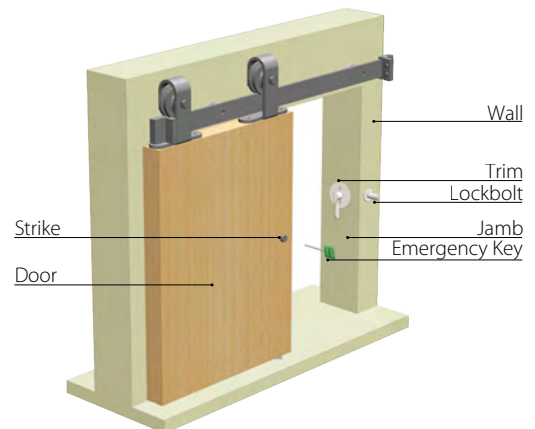

Escutcheons & Thumbturns

CF-BD4000

Flush Trim

BARN DOOR PRIVACY LOCK

Features

- Designed for maximum aesthetics without visible screws
- Two beautiful contemporary designs
- Smooth stainless steel thumbturn sits flush against the jamb when not in use
- Not ADA compliant

Lockset Item Code	Backset
FH22CF-BD4214	2-1/4"
FH22CF-BD4312	3-1/2"
FH23CF-BD4214	2-1/4"
FH23CF-BD4312	3-1/2"