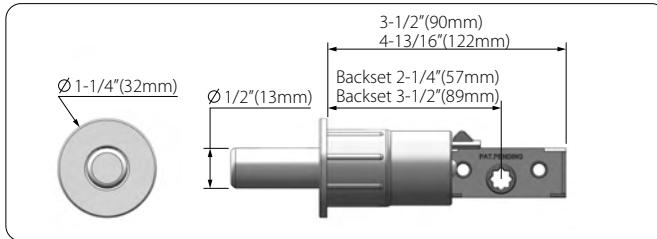

FH22CF

FH23CF

Lockset Item Code	Backset
FH22CF-BD4214	2-1/4"
FH22CF-BD4312	3-1/2"
FH23CF-BD4214	2-1/4"
FH23CF-BD4312	3-1/2"

MS-BD4000

Concealed Jamb Mount for Metal Studs

BARN DOOR PRIVACY LOCK

Features

- Engineered for walls with metal studs oriented away from each other
- Reinforcement bracket strengthens lockbolt
- Unique design allows flexible lock placement in wall

Lockset Item Code	Backset
EC17XXMS-BD4214	2-1/4"
EC17XXMS-BD4312	3-1/2"

XX – select TT14, TT15 , TT16 or TT17 

Application

- MS-BD4000 is used in wall where metal studs are oriented to form a hollow box (see Figure A)
- For all other orientation of metal studs Use Standard BD4000 Privacy Lock (see Figure B)

Figure A
Use MS-BD4000
with Bracket

Figure B
Use Standard
BD4000 Privacy Lock

BD4000 Lockbolt

- BD4000 Lockbolt is mortised into the jamb stud
- Drive-in Bolt Casing diameter : 1" (25mm)
- Lock Bolt: 1/2" (13mm) diameter Stainless Steel
- Strike mounted in Barn Door for standard door thickness:
1-3/8" (35mm) to 1-3/4" (45mm)