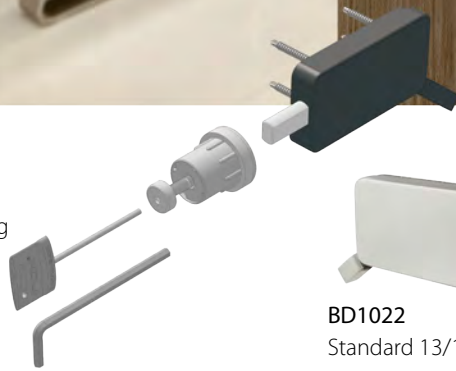

CF-BD4000
Flush Trim

- Concealed fixing; no visible screws or fasteners
- Trim sits flush against jamb
- Hinged thumbturn opens for ease of use

MS-BD4000
Concealed Jamb Mount for Metal Studs

- Engineered for walls with metal studs
- Sturdy reinforcement bracket for top strength
- Unique design allows flexible lock placement in the wall

PATENTED

BD1000

Surface Jamb Mount

BARN DOOR PRIVACY LOCK

Features

- Installs on any type of wall or jamb casing
- Easy, quick installation—field reversible
- No need to drill drywall or studs; protects decorative molding
- Perfect for renovation or remodeling
- Two thumb levers available, including ADA option

BD1022
Standard 13/16" Thumb-lever

BD1023
ADA 1-9/16" Thumb-lever 

Pull Options

ADA Surface Pull Options

Flush Cups Options

BD4000

Concealed Jamb Mount

BARN DOOR PRIVACY LOCK

Lockbolt Code	Backset
BD4214	2-1/4"
BD4312	3-1/2"

Escutcheons & Thumbturns

CF-BD4000

Flush Trim

BARN DOOR PRIVACY LOCK

Features

- Designed for maximum aesthetics without visible screws
- Two beautiful contemporary designs
- Smooth stainless steel thumbturn sits flush against the jamb when not in use
- Not ADA compliant