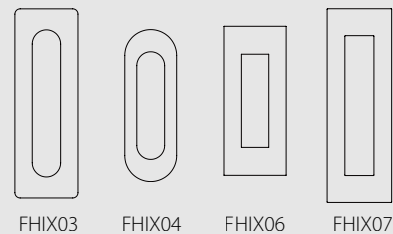

BD1022
Standard 13/16" Thumb-lever

BD1023
ADA 1-9/16" Thumb-lever 

Pull Options

ADA Surface Pull Options

Flush Cups Options

BD4000

Concealed Jamb Mount

BARN DOOR PRIVACY LOCK