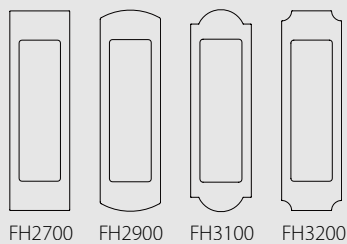

Pull Options